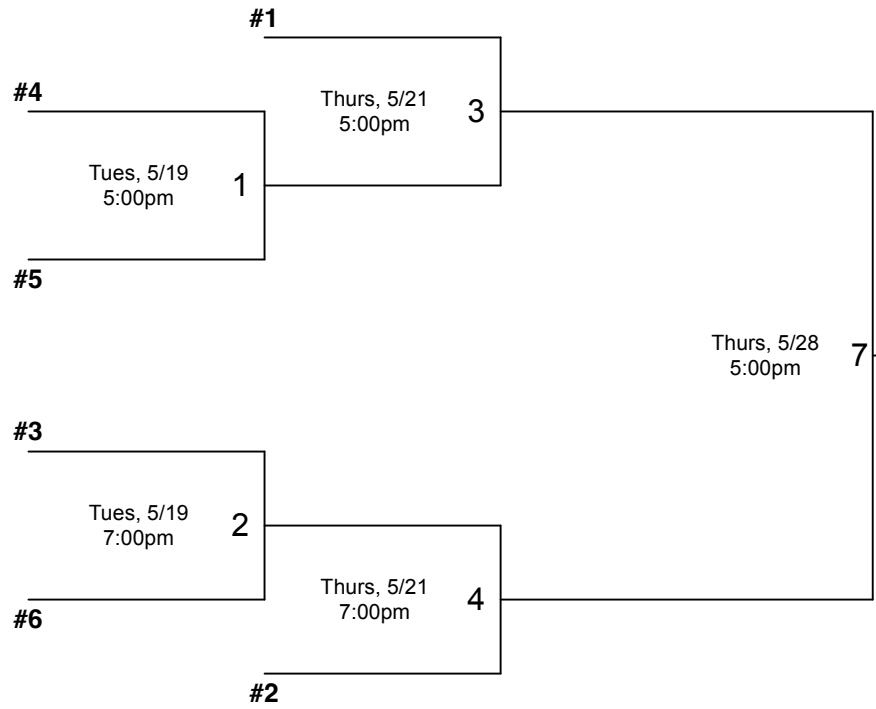

Winner's Bracket

RC Farm Double Elimination Tournament 2026

- All games must have a winner (no ties)
- 6 Inning game with no time limit for championship game only
- Trophy Ceremony to follow at the conclusion of the championship

CHAMPIONSHIP
Sat, 5/30
10:00am
(Game played on the turf field)

Loser's Bracket